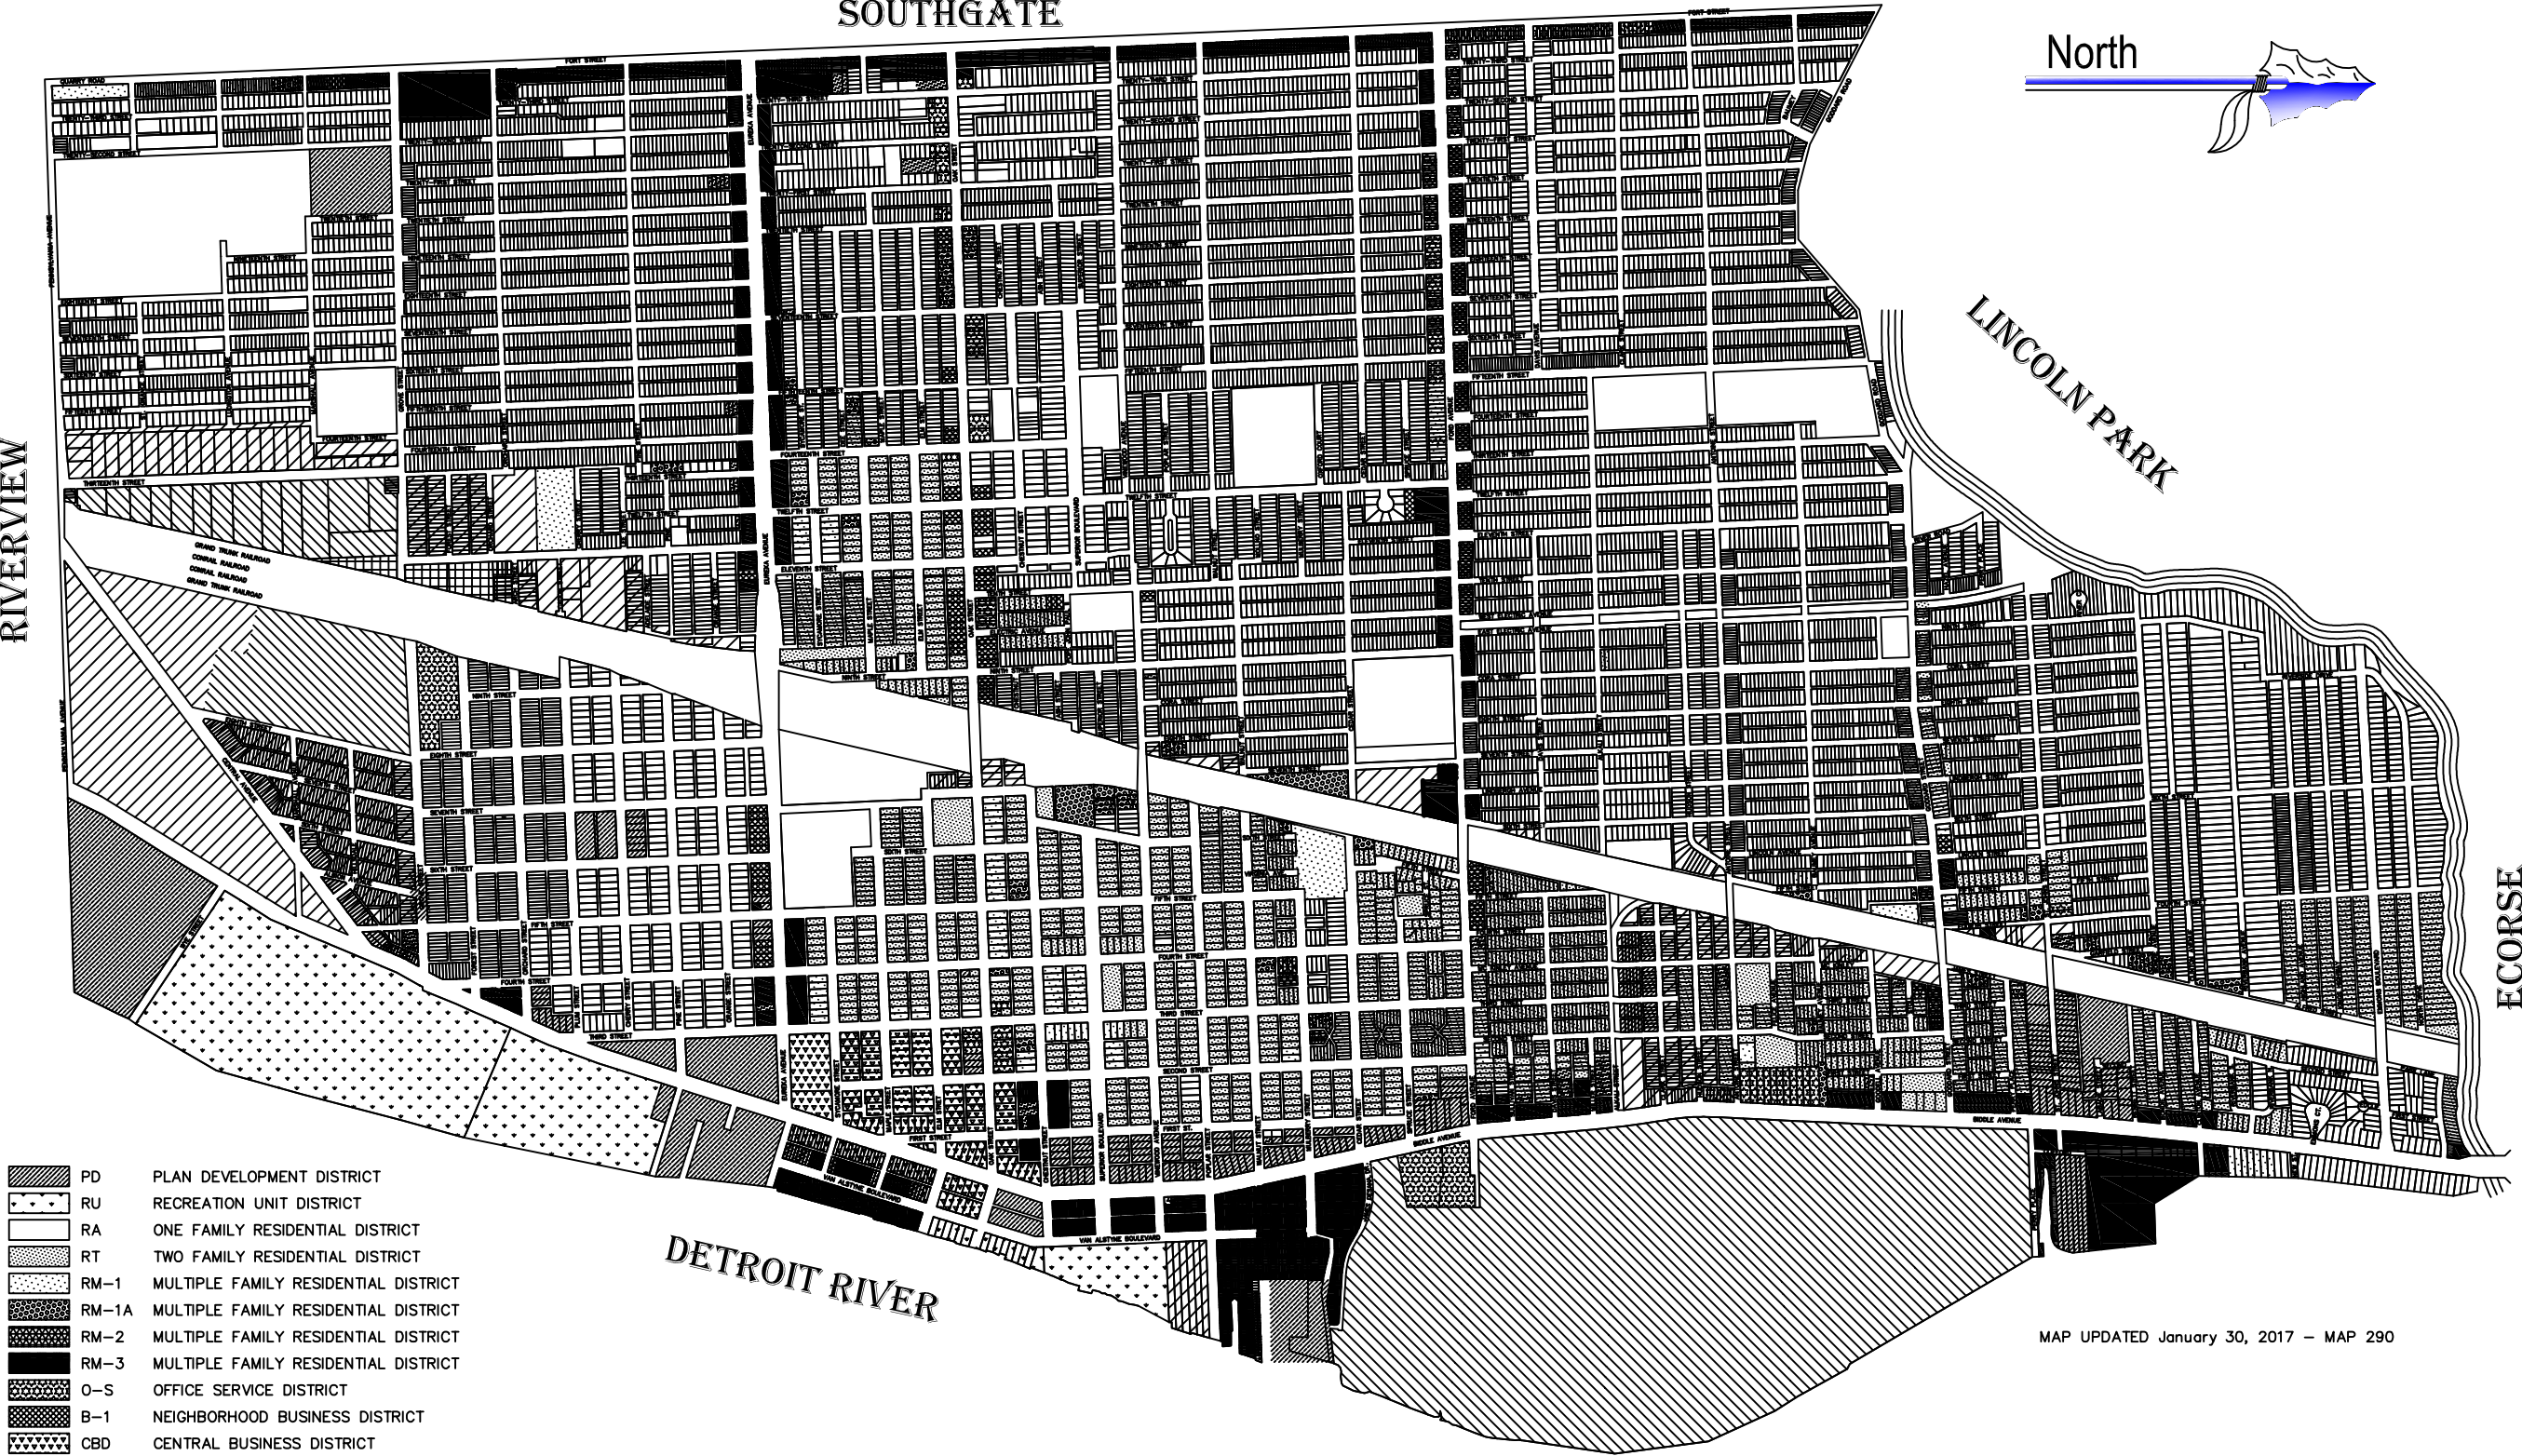

City of Wyandotte Zoning Map

SOUTHGATE

LINCOLN PARK

RIVERVIEW

ECORSE

- PD PLAN DEVELOPMENT DISTRICT
- RU RECREATION UNIT DISTRICT
- RA ONE FAMILY RESIDENTIAL DISTRICT
- RT TWO FAMILY RESIDENTIAL DISTRICT
- RM-1 MULTIPLE FAMILY RESIDENTIAL DISTRICT
- RM-1A MULTIPLE FAMILY RESIDENTIAL DISTRICT
- RM-2 MULTIPLE FAMILY RESIDENTIAL DISTRICT
- RM-3 MULTIPLE FAMILY RESIDENTIAL DISTRICT
- O-S OFFICE SERVICE DISTRICT
- B-1 NEIGHBORHOOD BUSINESS DISTRICT
- CBD CENTRAL BUSINESS DISTRICT
- B-2 GENERAL BUSINESS DISTRICT
- I-1 INDUSTRIAL DISTRICT
- I-2 INDUSTRIAL DISTRICT
- I-3 INDUSTRIAL DISTRICT
- P-1 VEHICULAR PARKING DISTRICT

DETROIT RIVER

MAP UPDATED January 30, 2017 - MAP 290