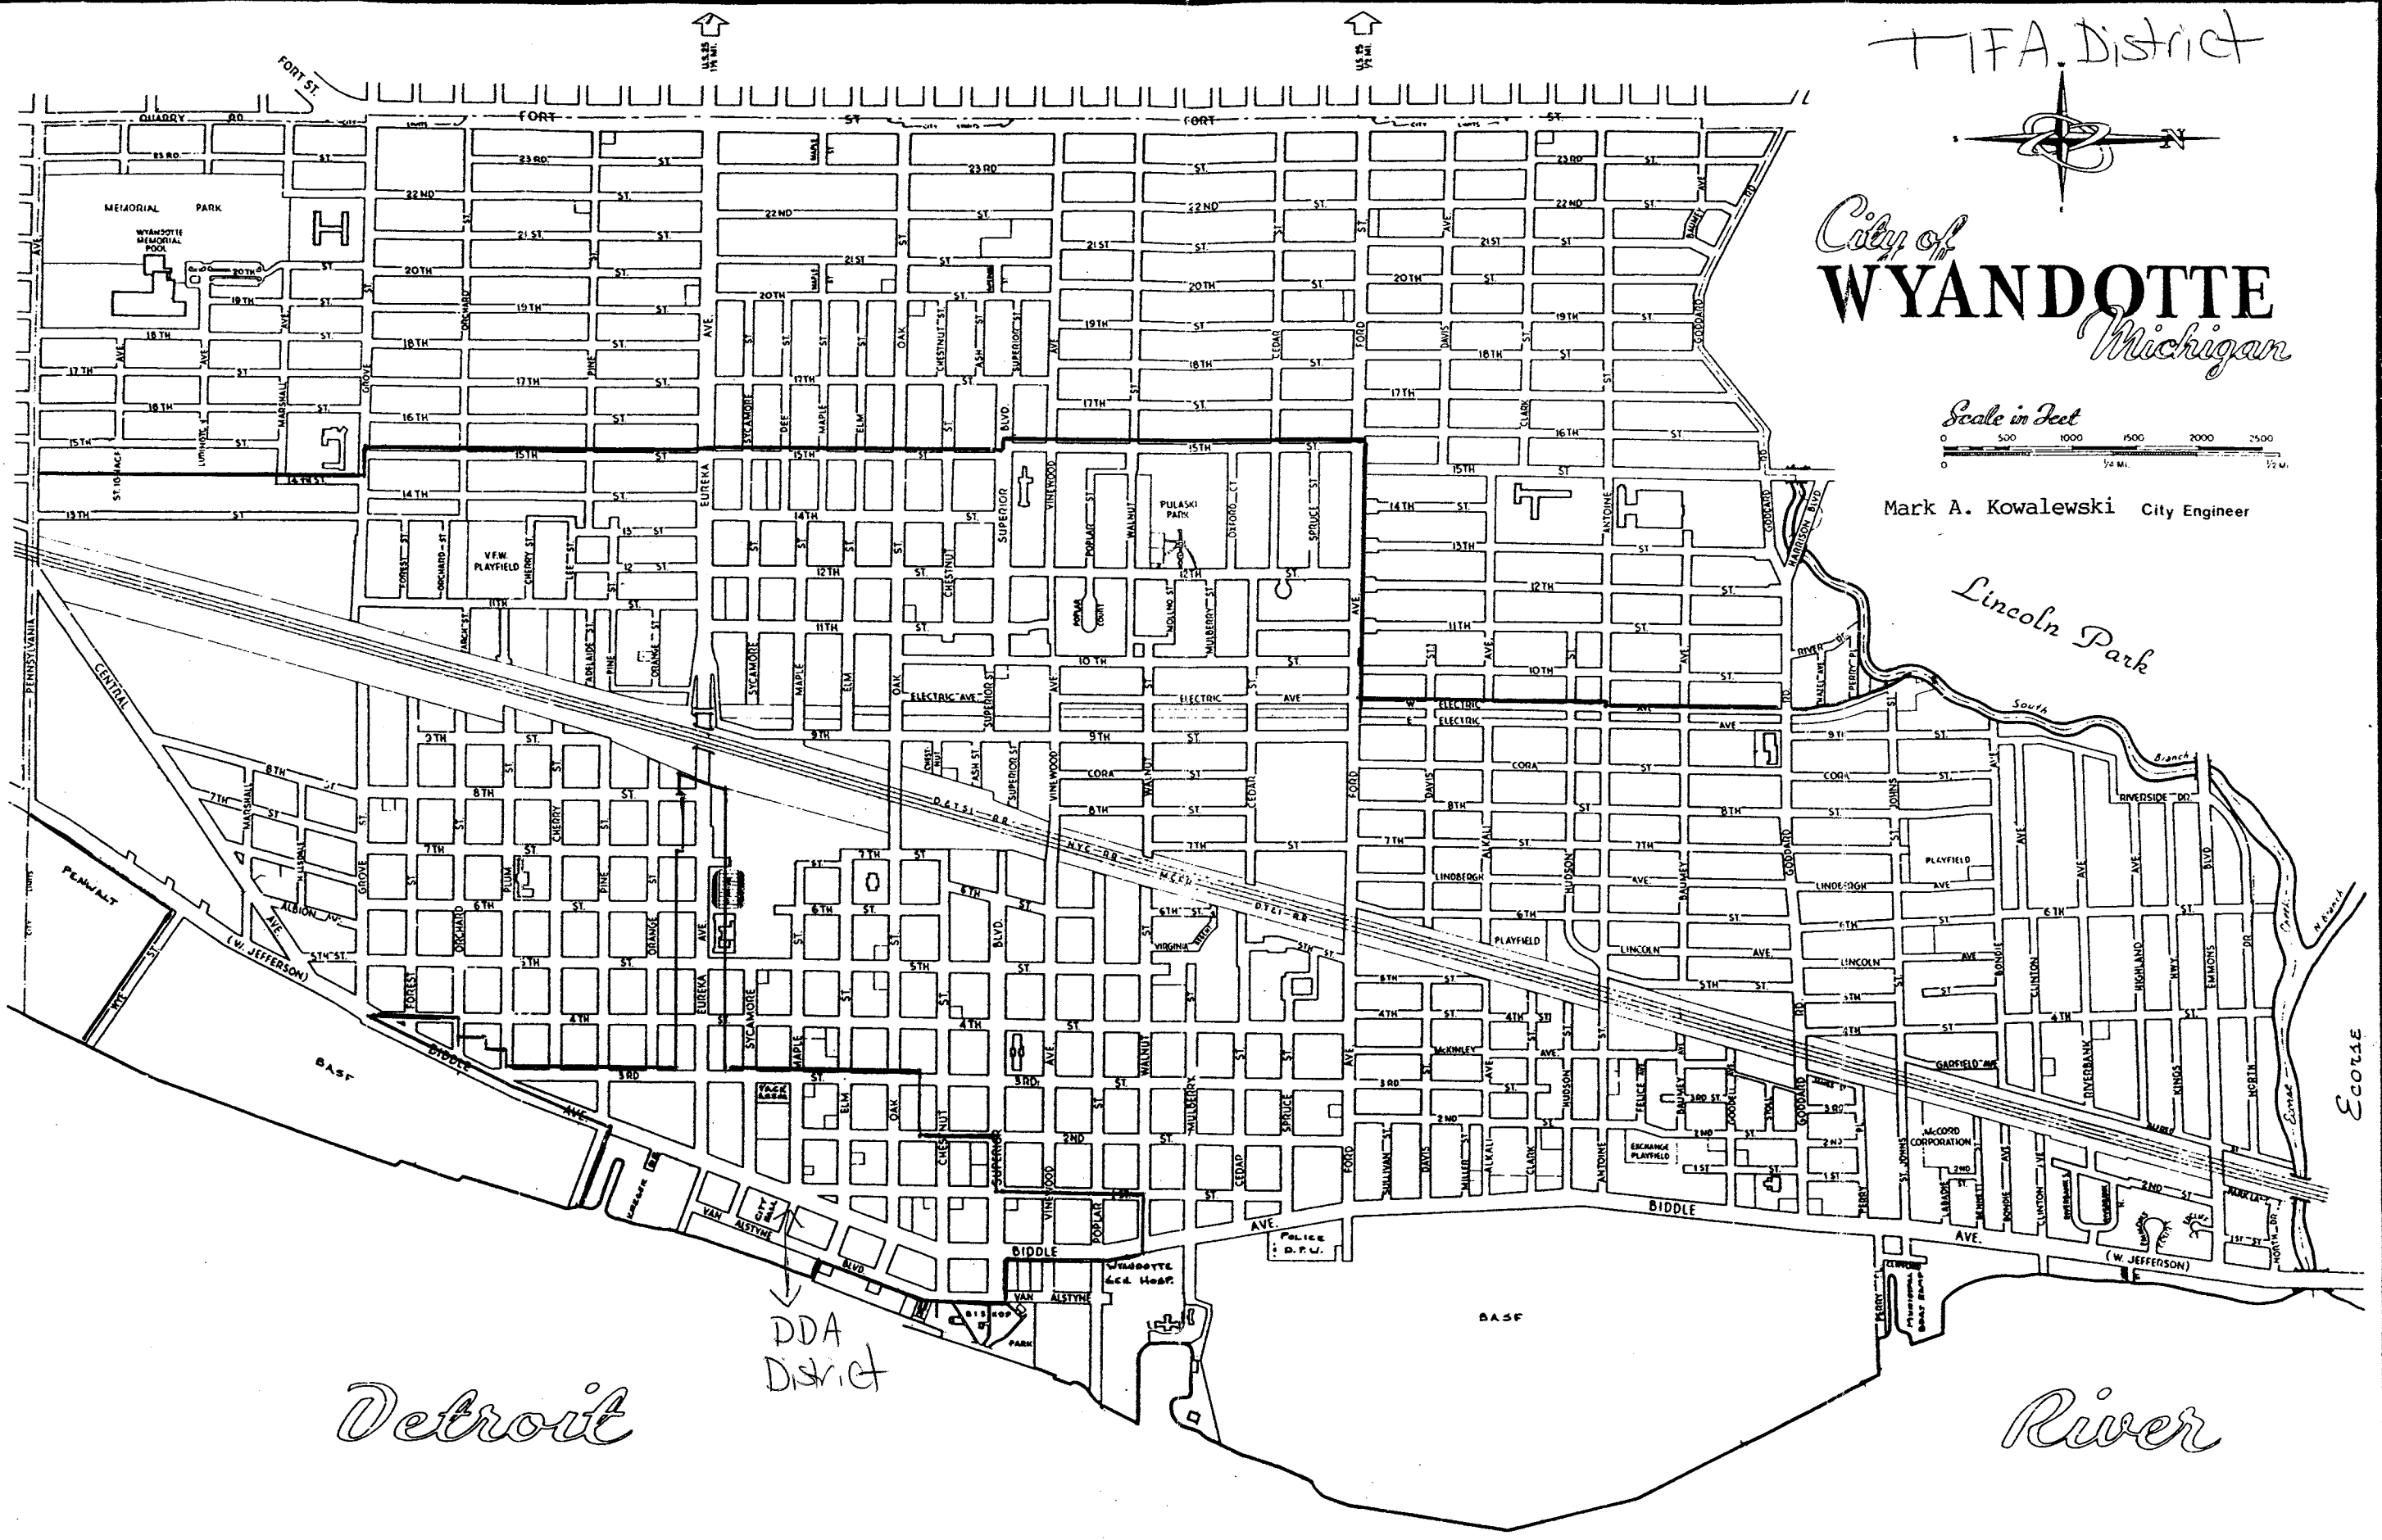

TIFA District

City of WYANDOTTE Michigan

Mark A. Kowalewski City Engineer

Riverdale

Detroit

DDA District

River

SCOTLE